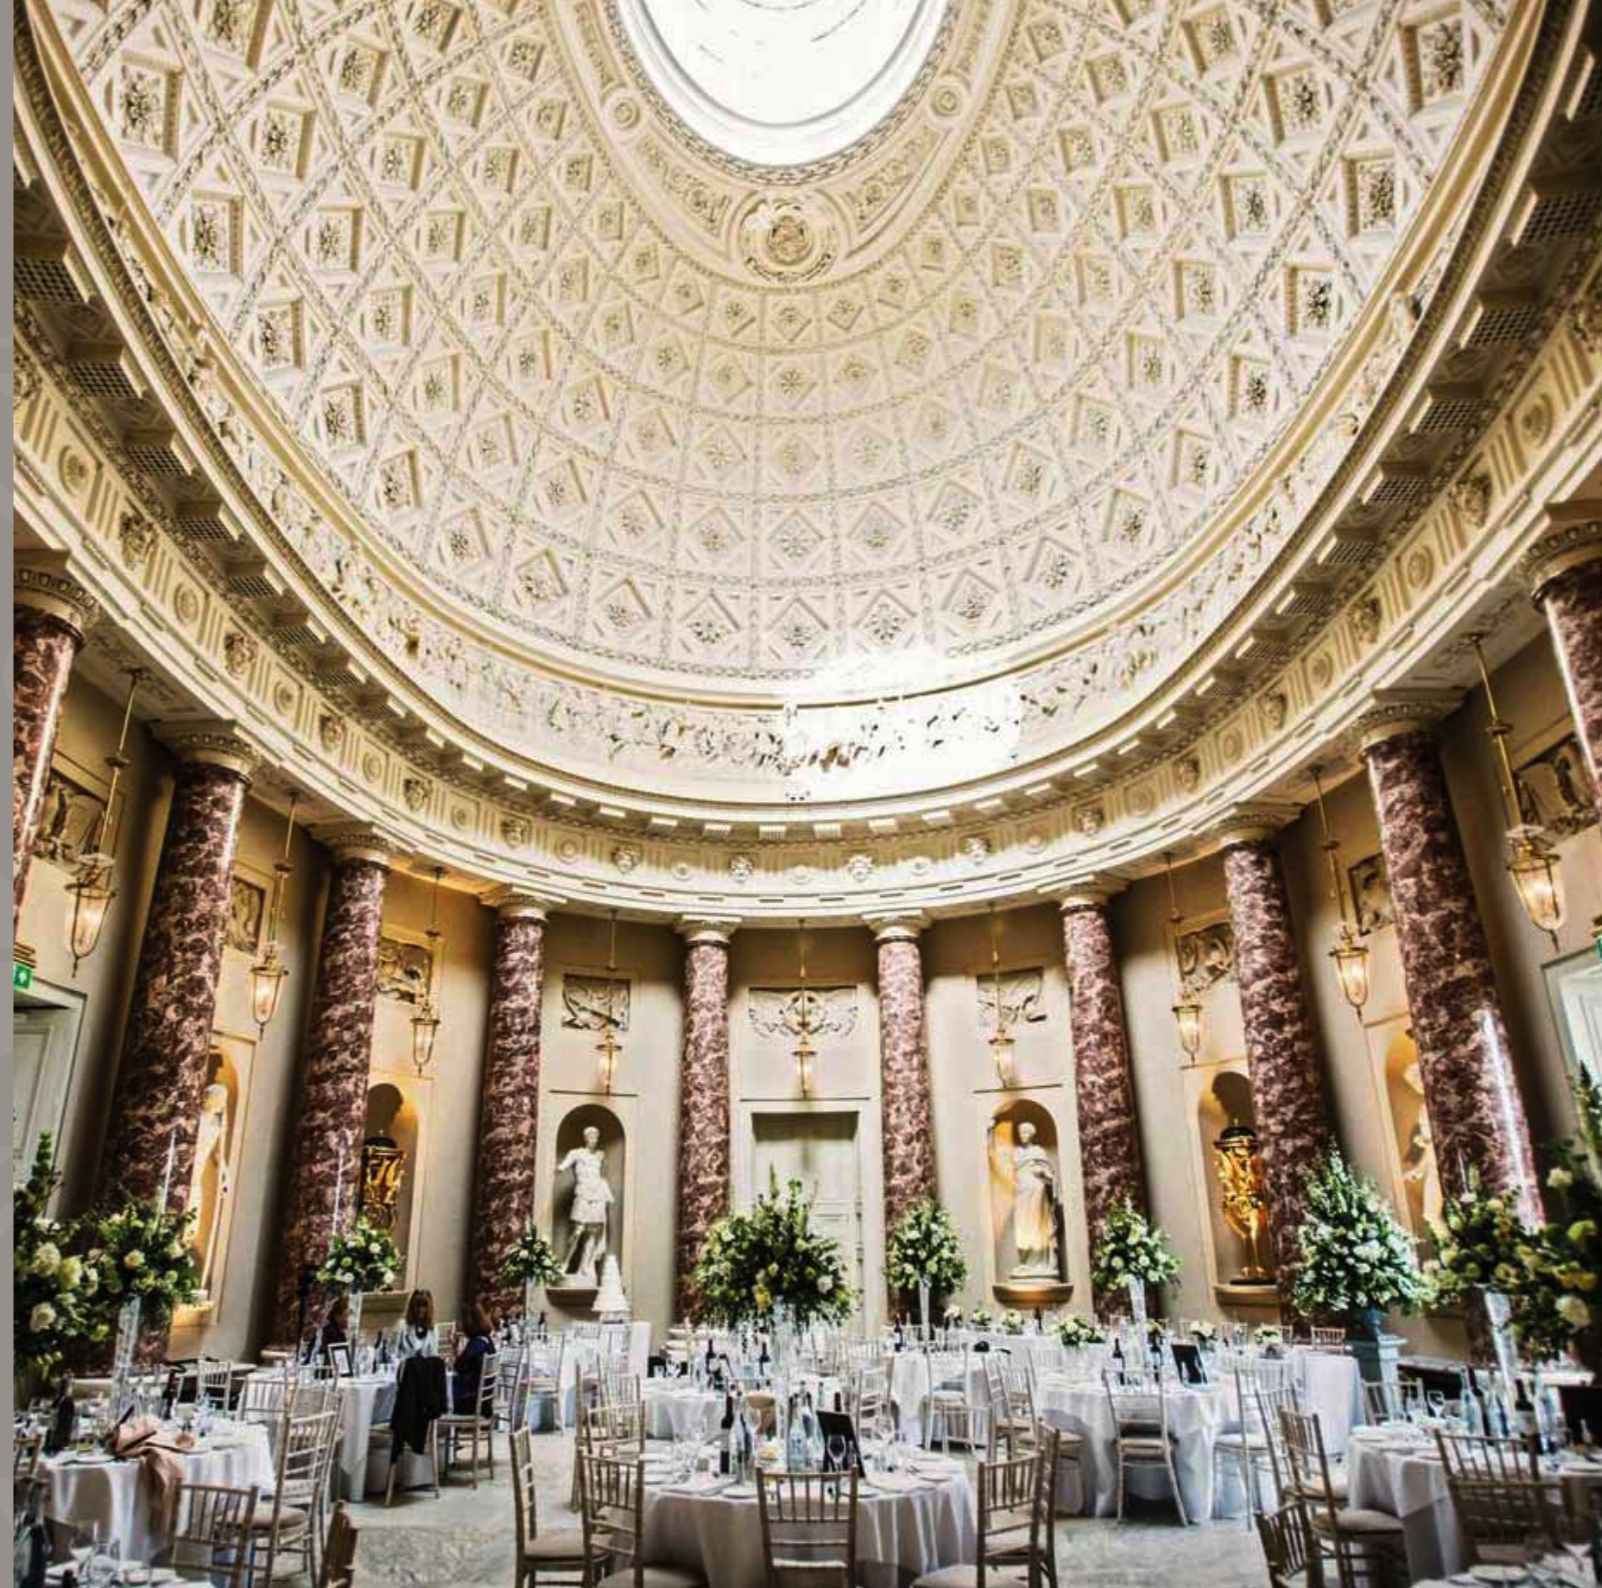

LOCATION

Centrally located between Oxford (M40 J10) and Milton Keynes (M1 J15a) and just 1 hour from London, Stowe House is ideally situated just a ten minute drive from the quaint market town of Buckingham. Bicester North (Marylebone) and Central Milton Keynes (Euston) train stations are easily reached by a 20 minute car journey. Stowe House has ample on-site coach and car parking and 24 hour security and surveillance. Our acres of open space mean we are a suitable and safe venue for aircraft landing.

Buckingham and Towcester are host to Hotel accommodation ranging from 2* to 4*. Please contact us for further information.