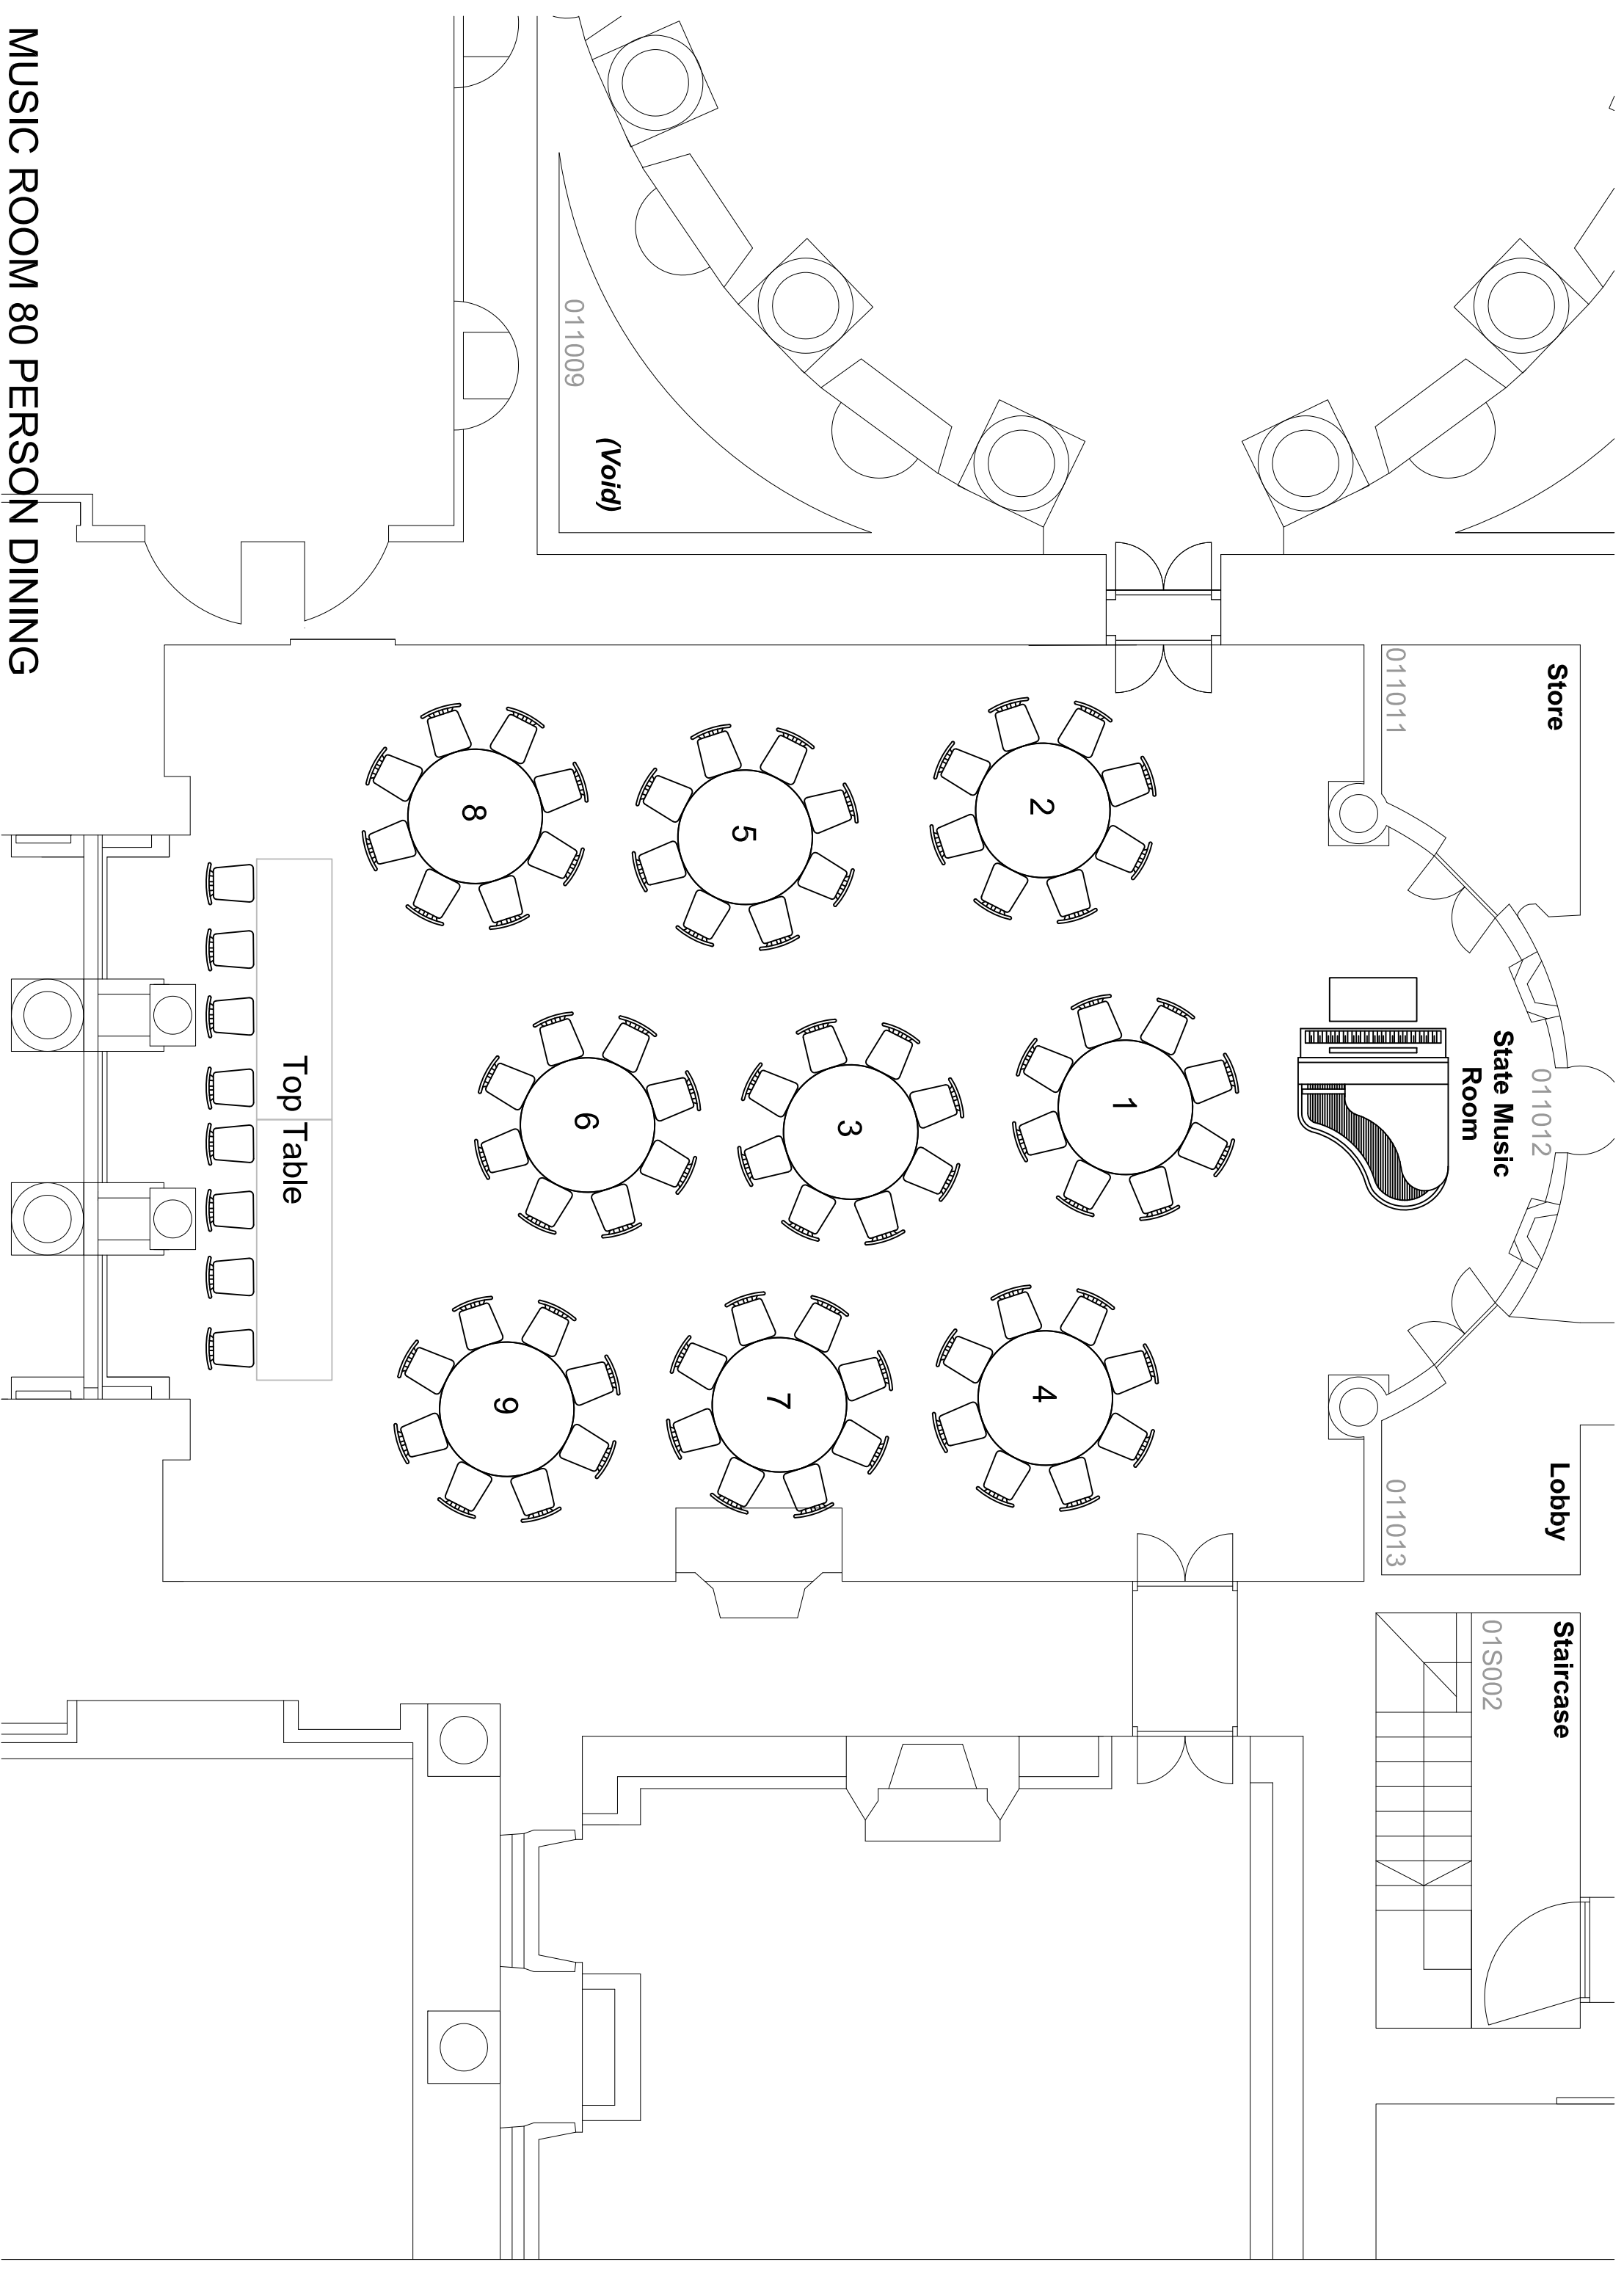

Store
011011

State Music Room
011012

Lobby
011013

Staircase
01S002

(Void)
011009

MUSIC ROOM 72 PERSON DINING

MUSIC ROOM 80 PERSON DINING

Store

011011

State Music Room

011012

Lobby

011013

Staircase

01S002

(Void)

011009

Top Table

8

5

2

6

3

1