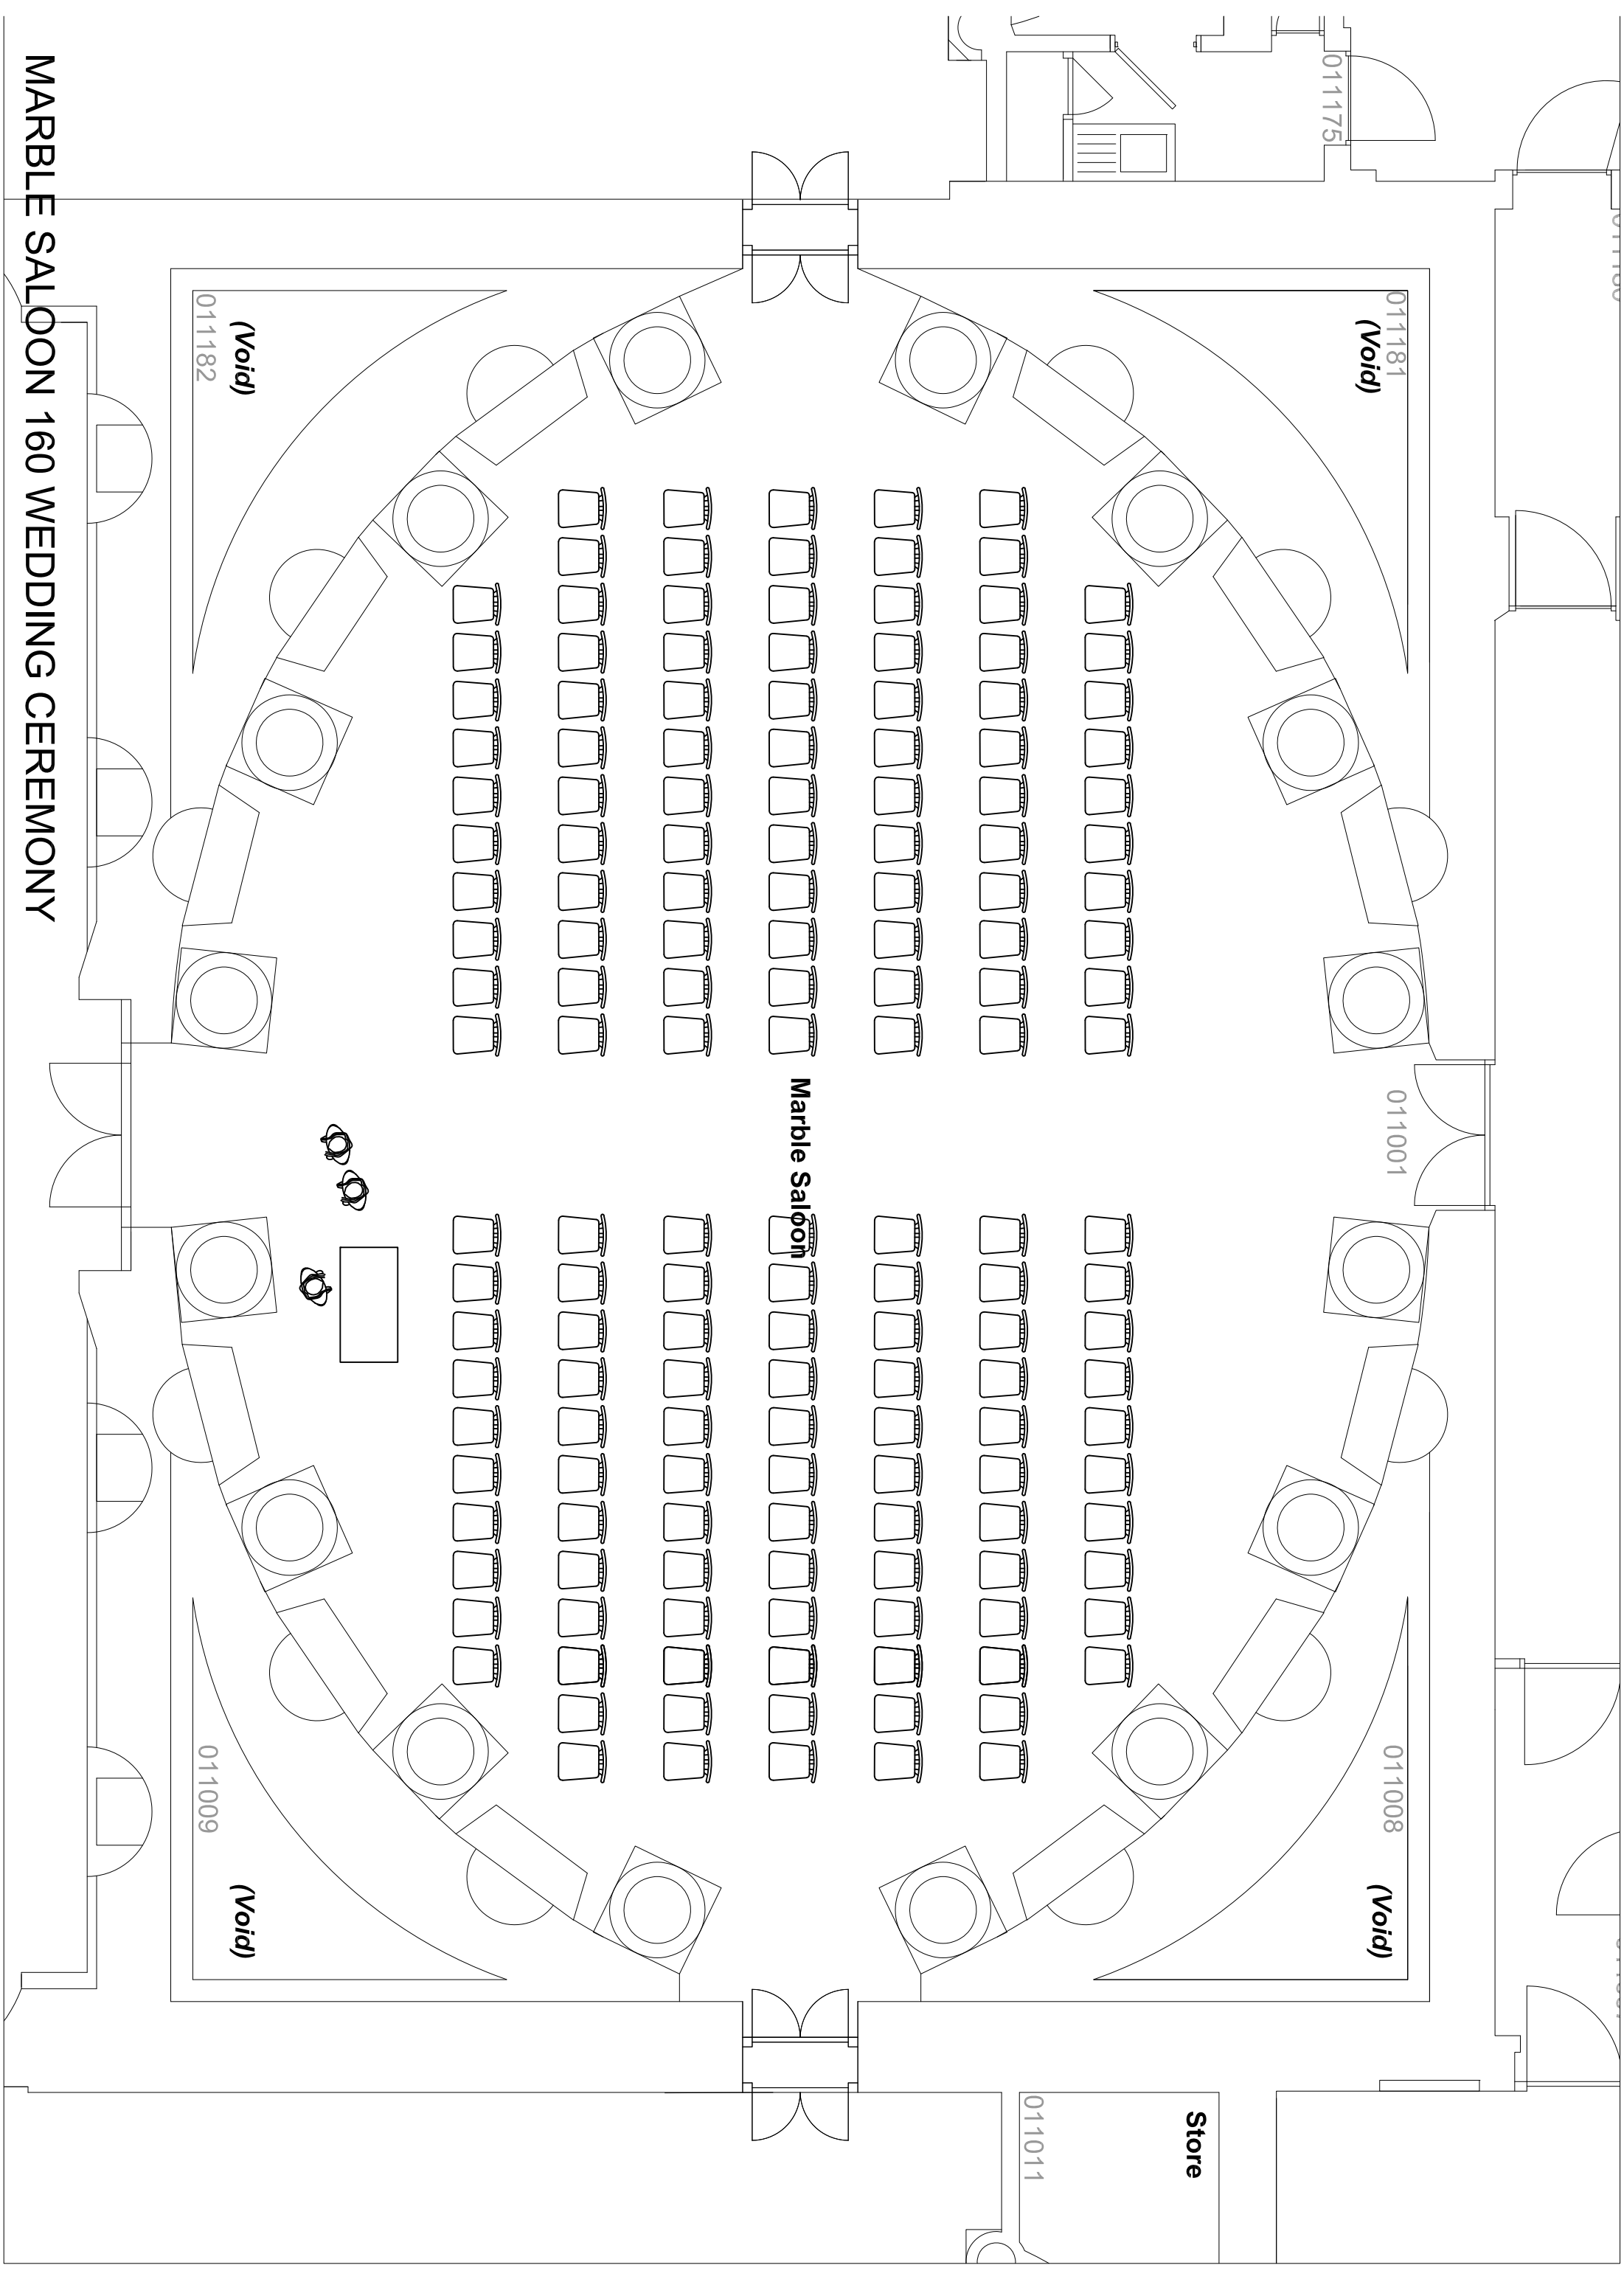

011181
(Void)

011001

011008
(Void)

Store

011011

Marble Saloon

(Void)

011182

(Void)

011009

MARBLE SALOON 160 WEDDING CEREMONY