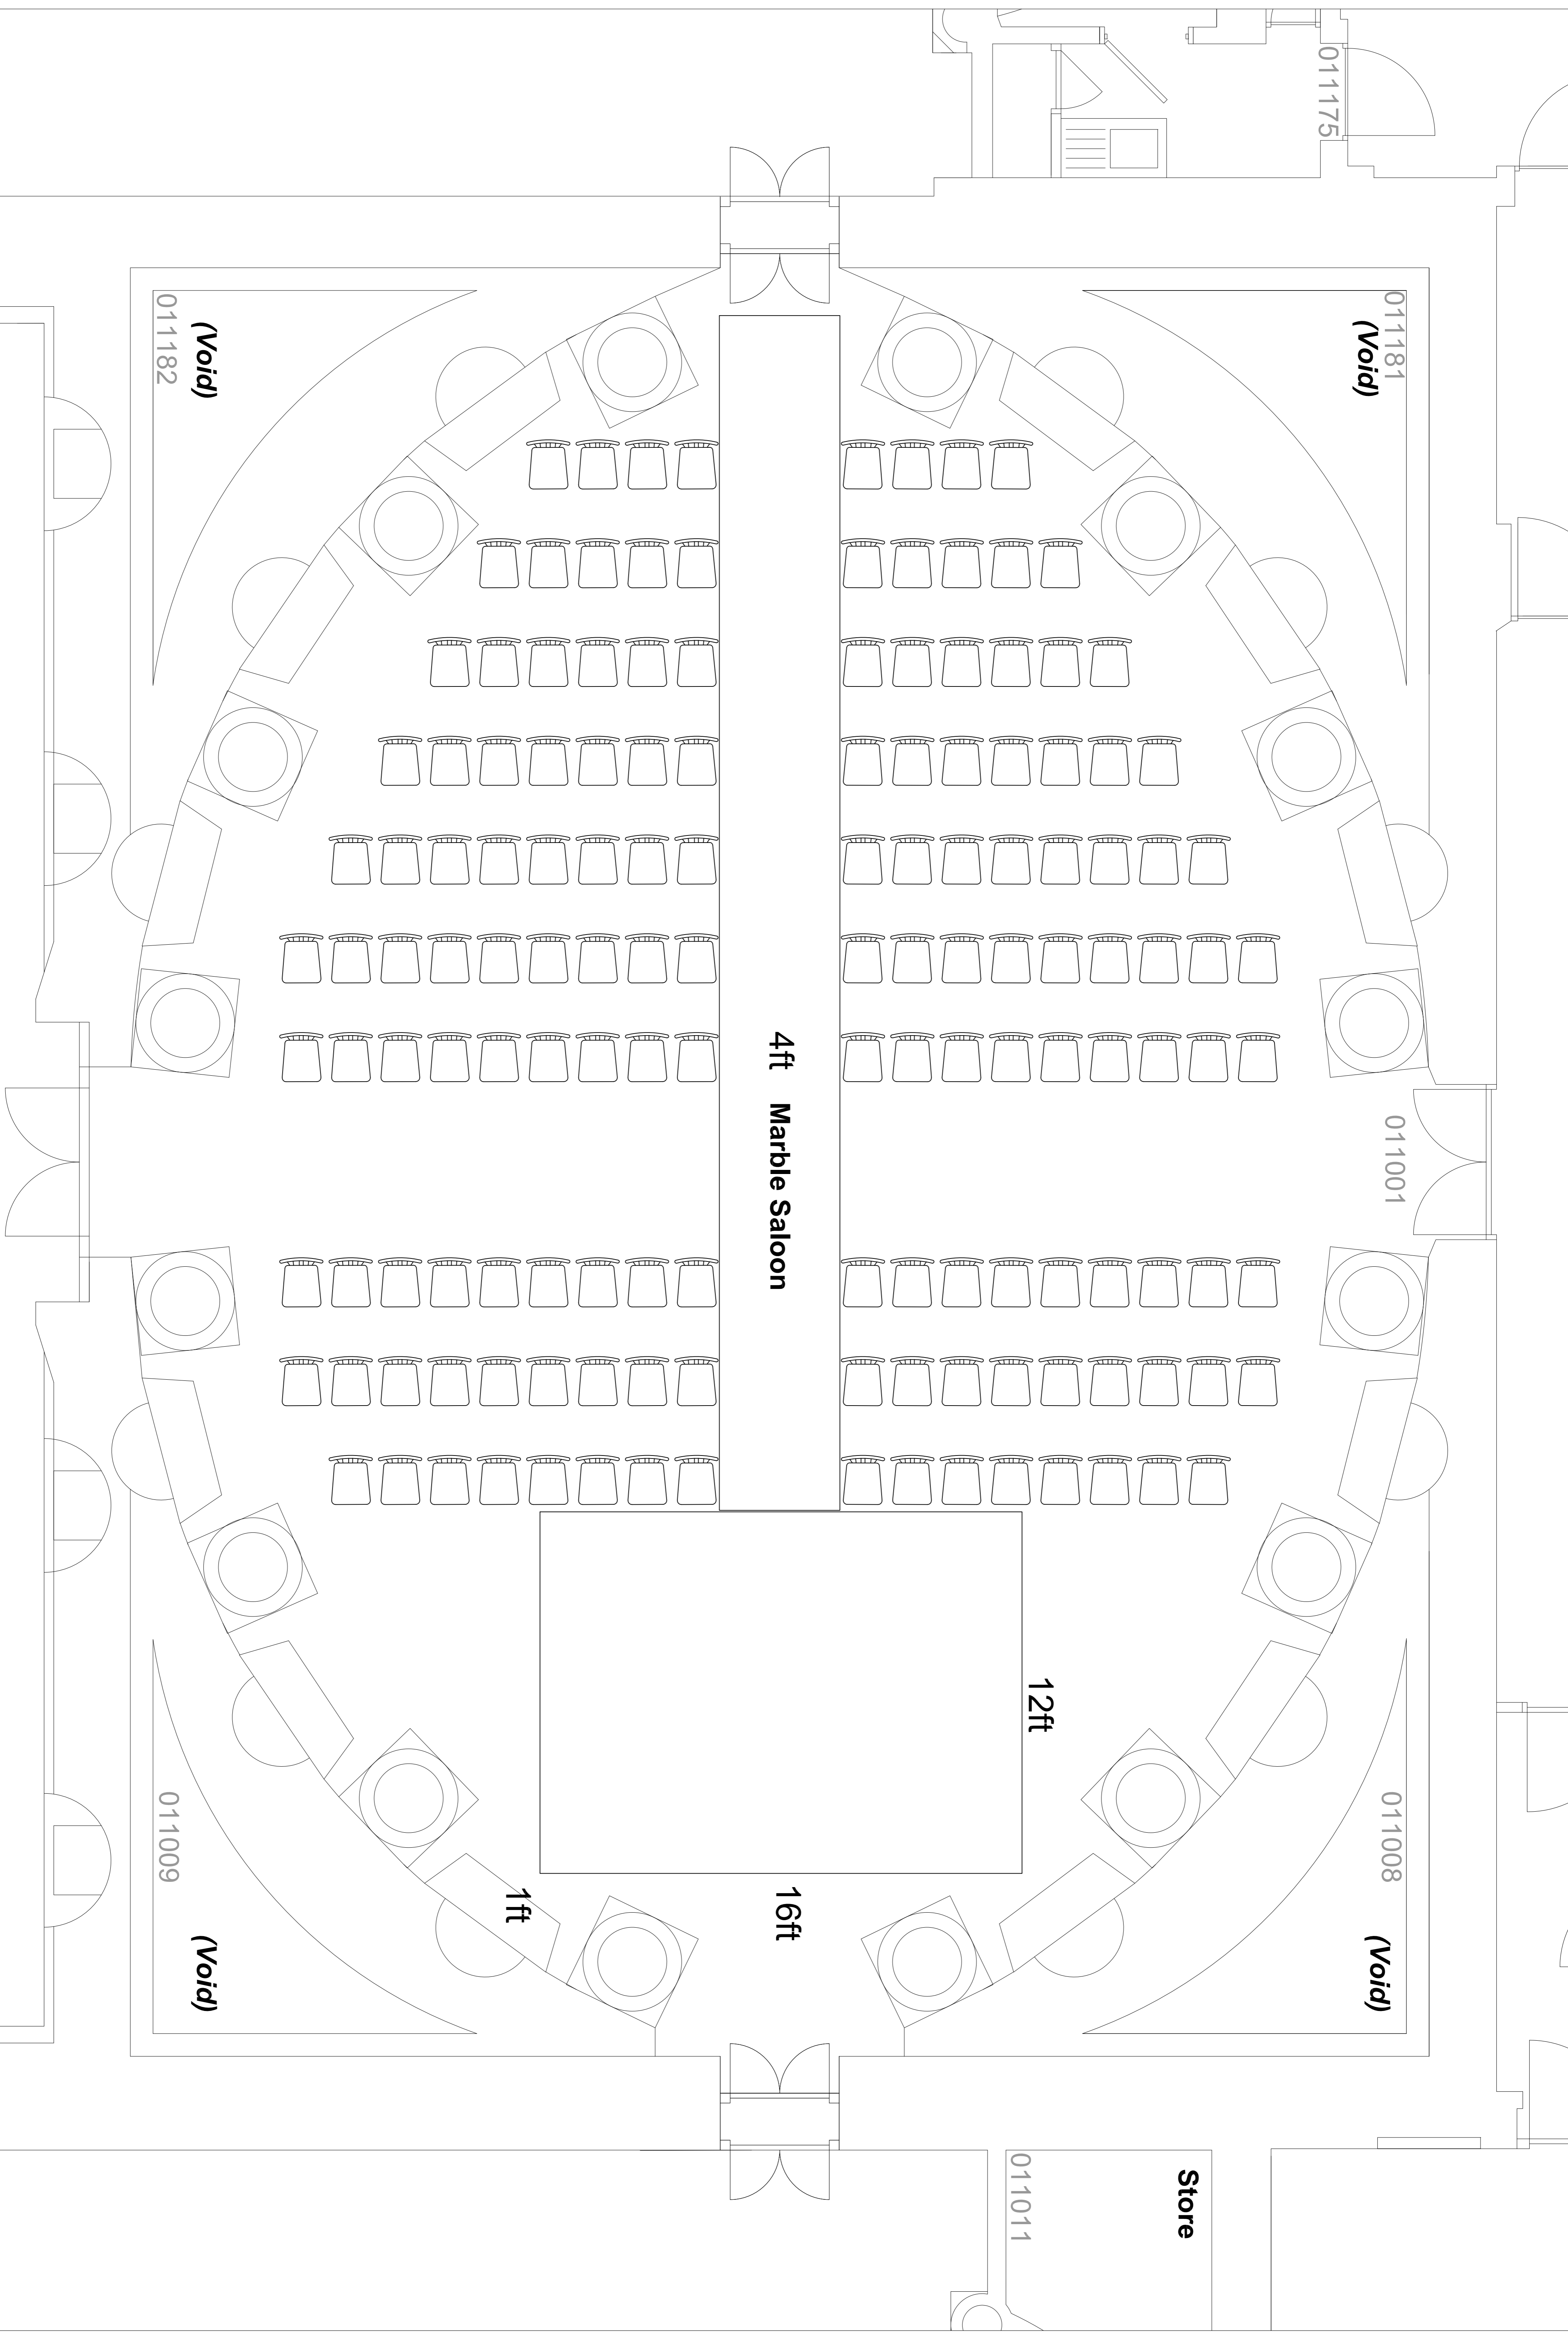

011181
(Void)

011001

011008
(Void)

Store

011011

Marble Saloon

(Void)

011182

Store

011182
(Void)

011009
(Void)

4ft Marble Saloon

12ft

16ft

1ft

MARBLE SALOON 150 MANDAP WEDDING

Marble Saloon

1

4

8

9

5

10

2

11

3

6

12

7

13

MARBLE SALOON 104 PERSON DINING

011175